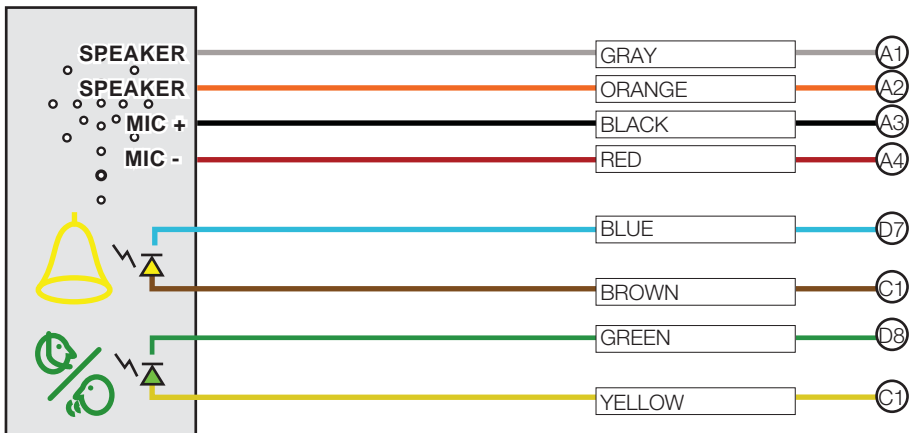

Connections of cables

SafeLine 3000

SLRem_V3Pic

ROUND CABLE

FLAT CABLE

SafeLine 3000

SLRem_V3Led

ROUND CABLE

FLAT CABLE

SafeLine 3000

SLRem_V3

ROUND CABLE

FLAT CABLE

SafeLine MX2

ROUND CABLE

FLAT CABLE