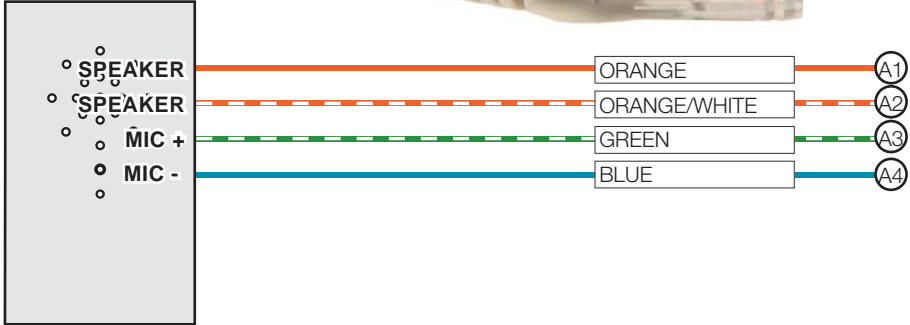

FLAT CABLE

SafeLine 3000

SLRem_V3

ROUND CABLE

FLAT CABLE

SafeLine MX2

ROUND CABLE

FLAT CABLE