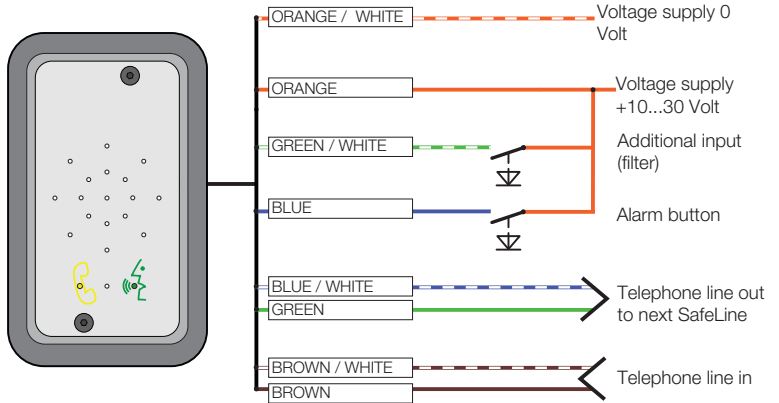

FLAT CABLE

SafeLine 3000

SLRem_V3

ROUND CABLE

FLAT CABLE

SafeLine MX2

ROUND CABLE

FLAT CABLE