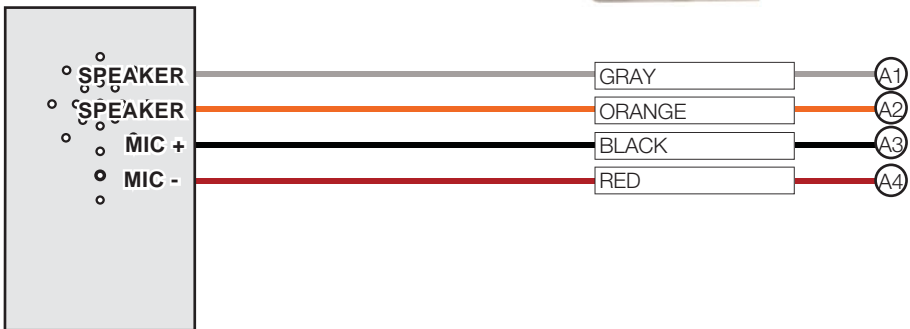

FLAT CABLE

SafeLine 3000

SLRem_V3

ROUND CABLE

FLAT CABLE

SafeLine MX2

ROUND CABLE

FLAT CABLE