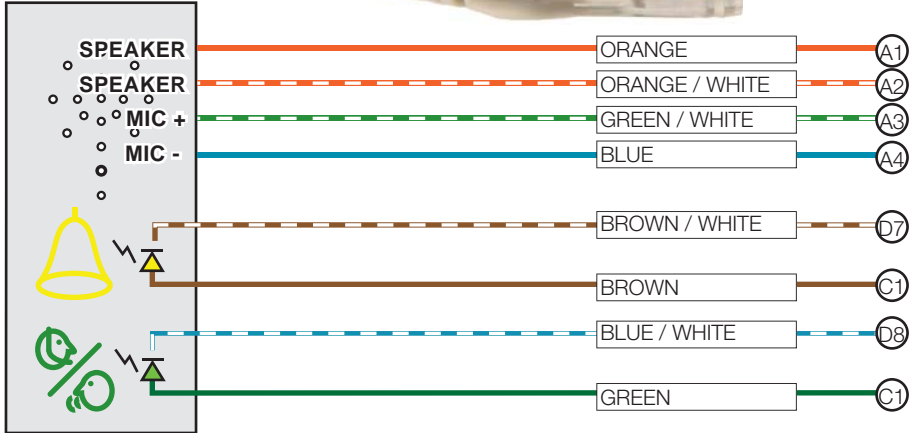

Connections of cables

SafeLine 3000

SLRem_V3Pic

ROUND CABLE

FLAT CABLE

SafeLine 3000

SLRem_V3Led

ROUND CABLE

FLAT CABLE

SafeLine 3000

SLRem_V3

ROUND CABLE

FLAT CABLE

SafeLine MX2

ROUND CABLE

FLAT CABLE