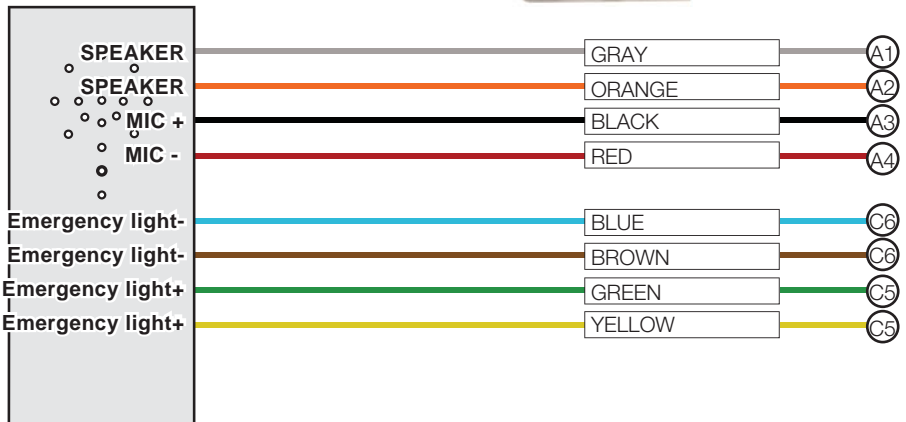

Connections of cables

SafeLine 3000

SLRem_V3Pic

ROUND CABLE

FLAT CABLE

SafeLine 3000

SLRem_V3Led

ROUND CABLE

FLAT CABLE

SafeLine 3000

SLRem_V3

ROUND CABLE

FLAT CABLE

SafeLine MX2

ROUND CABLE

FLAT CABLE